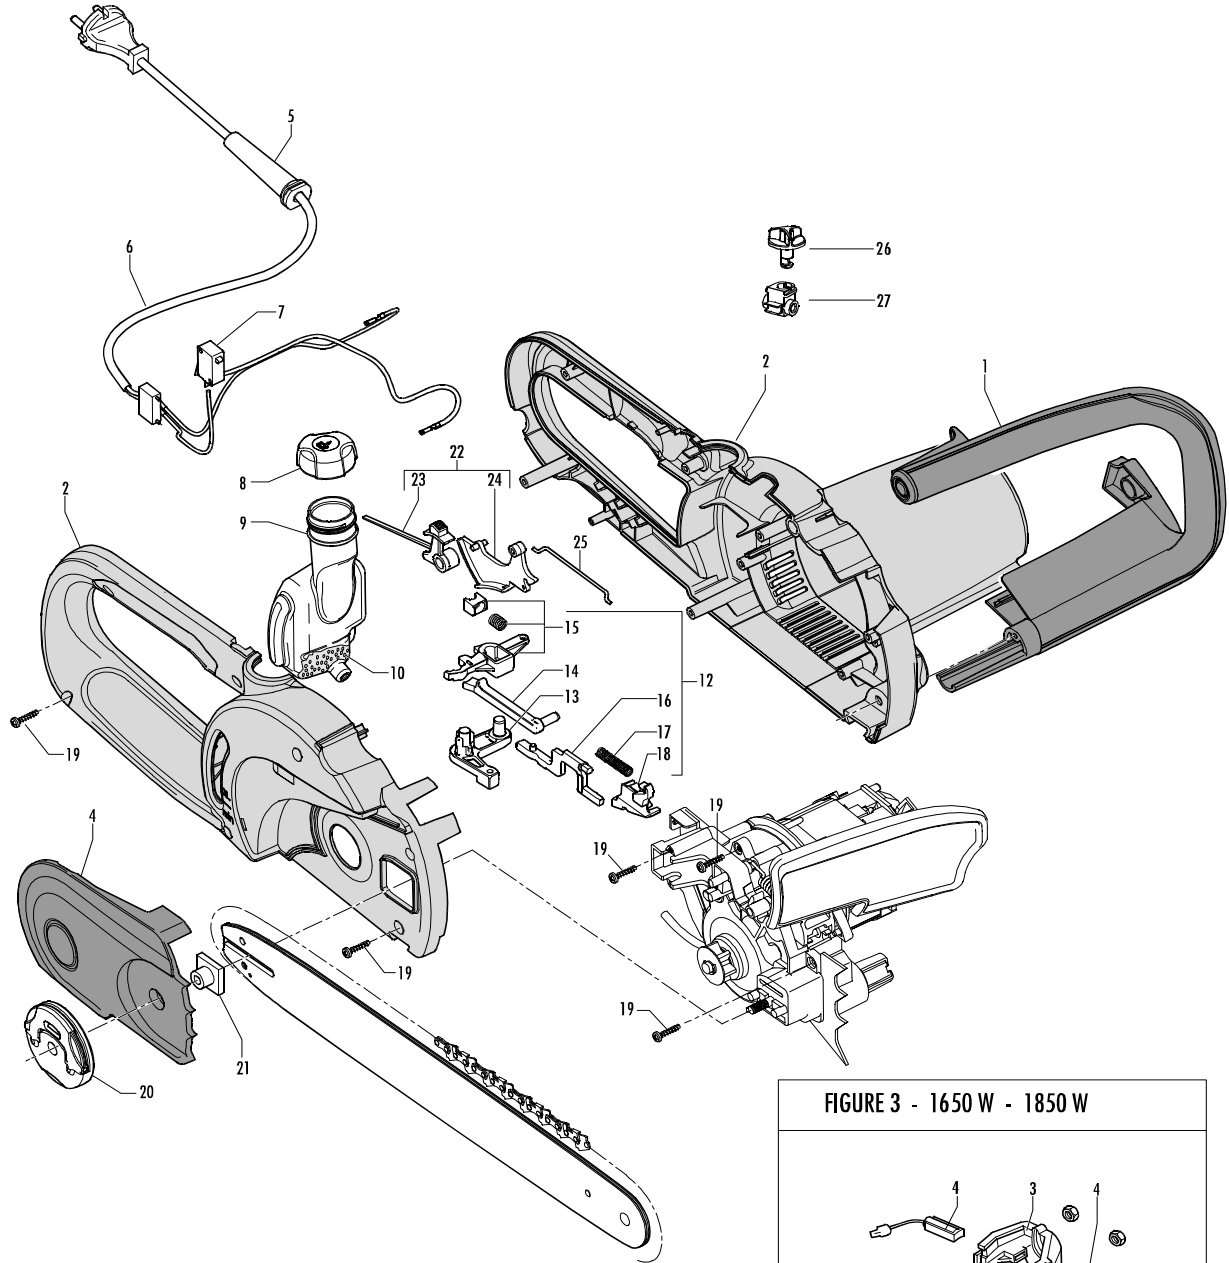

A=GROBE NACHFRAGE
 B=MITTELMAESSIGE
 C=WENIGE NACHFRAGE
 NEU CODEX

FIGURE 2

FIGURE 3 - 1650 W - 1850 W

Item	P/N McC	P/N ELX	Qty	DESCRIPTION
FIGURE 2				
1	5351	538005351	1	front handle
2	249521	538249521	1	crankcase ass'y
B 4	5349	538005349	1	pinion cover
5	241051	538241051	1	wire cover
6	5373	538005373	1	wires ass'y Schuko
	5377	538005377	1	wires ass'y GB
	5375	538005375	1	wires ass'y CH
	241952	538241952	1	wires ass'y AU
C 7	242687	538242687	1	micro switch
B 8	5336	538005336	1	oil cap
9	5335	538005335	1	oil tank
B 10	242365	538242365	1	oil filter
11	235612	538235612	1	washer
12	249257	538249257	1	lever kit
13	• 5343	538005343	2	fork lever
14	• 5342	538005342	1	safety lever
15	• 249172	538249172	1	rocking lever ass'y
16	• 5383	538005383	1	safety brake lever
17	• 5385	538005385	1	spring
18	• 5382	538005382	1	brake spring support
19	240862	538240862	14	screw M4x18
A 20	5366	538005366	1	locking nut ass'y
21	5378	538005378	1	spacer
22	249258	538249258	1	trigger kit
23	• 5347	538005347	1	safety lever
24	• 5346	538005346	1	trigger kit
25	5345	538005345	1	tension rod
26	243031	538243031	1	oil pump adjustment
27	243030	538243030	1	oil pump adjustment support