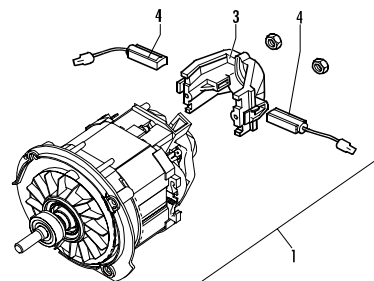

A=GROBE NACHFRAGE
 B=MITTELMAESSIGE
 C=WENIGE NACHFRAGE
 NEU CODEX

FIGURE 2

FIGURE 3 - 1650 W - 1850 W

Item	P/N McC	P/N ELX	Qty	DESCRIPTION
FIGURE 2				
1	5351	538005351	1	front handle
2	249521	538249521	1	crankcase ass'y
B 4	5349	538005349	1	pinion cover
5	241051	538241051	1	wire cover
6	5373	538005373	1	wires ass'y Schuko
	5377	538005377	1	wires ass'y GB
	5375	538005375	1	wires ass'y CH
	241952	538241952	1	wires ass'y AU
C 7	242687	538242687	1	micro switch
B 8	5336	538005336	1	oil cap
9	5335	538005335	1	oil tank
B 10	242365	538242365	1	oil filter
11	235612	538235612	1	washer
12	249257	538249257	1	lever kit
13	• 5343	538005343	2	fork lever
14	• 5342	538005342	1	safety lever
15	• 249172	538249172	1	rocking lever ass'y
16	• 5383	538005383	1	safety brake lever
17	• 5385	538005385	1	spring
18	• 5382	538005382	1	brake spring support
19	240862	538240862	14	screw M4x18
A 20	5366	538005366	1	locking nut ass'y
21	5378	538005378	1	spacer
22	249258	538249258	1	trigger kit
23	• 5347	538005347	1	safety lever
24	• 5346	538005346	1	trigger kit
25	5345	538005345	1	tension rod
26	243031	538243031	1	oil pump adjustment
27	243030	538243030	1	oil pump adjustment support